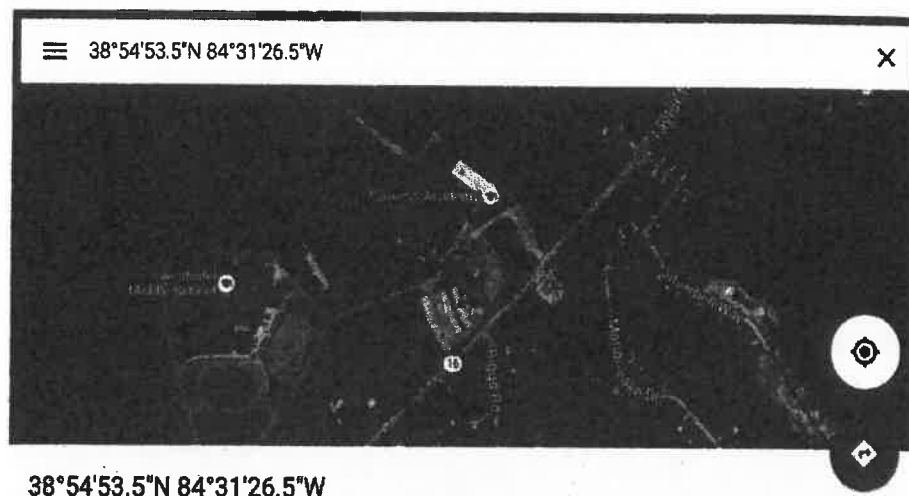

The system will search for that bus. If there is an anticipated delay, the next screen will display the delay message and the anticipated delay time. Pressing the “map” button will load the bus location on a map for where a red pin visually identifies the bus location. If there is no message, the map showing the current location of the bus is displayed directly.