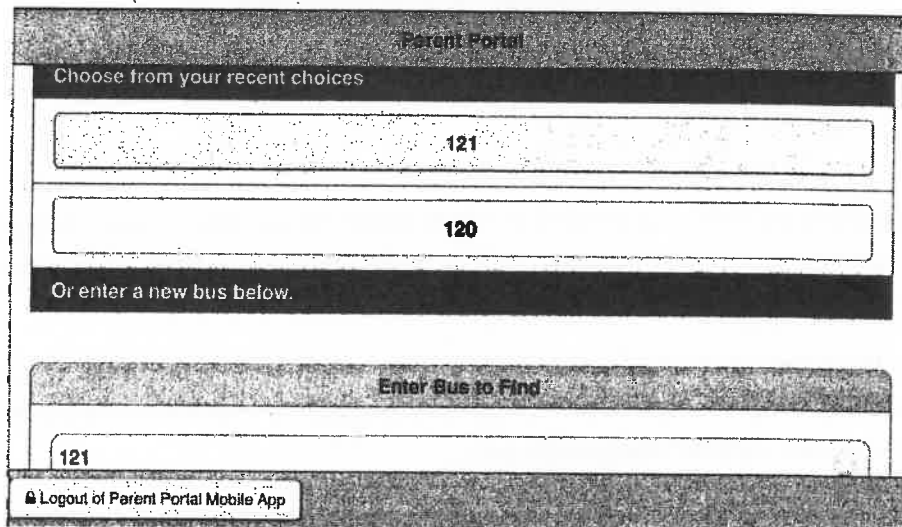

Starting the application opens the "user name" screen. KCS D has selected the generic user name "kcsdtrans". A user simply enters this user ID and touches the "Login" button; the application will appear.

Parent Portal Mobile

Sign On

User ID:

Settings

The opening screen will allow entry of the bus number to be located. If the device has previously queried the system, the last three buses queried will appear and can be used to select the desired bus. If that bus number does not appear, the number of the desired bus can be entered.