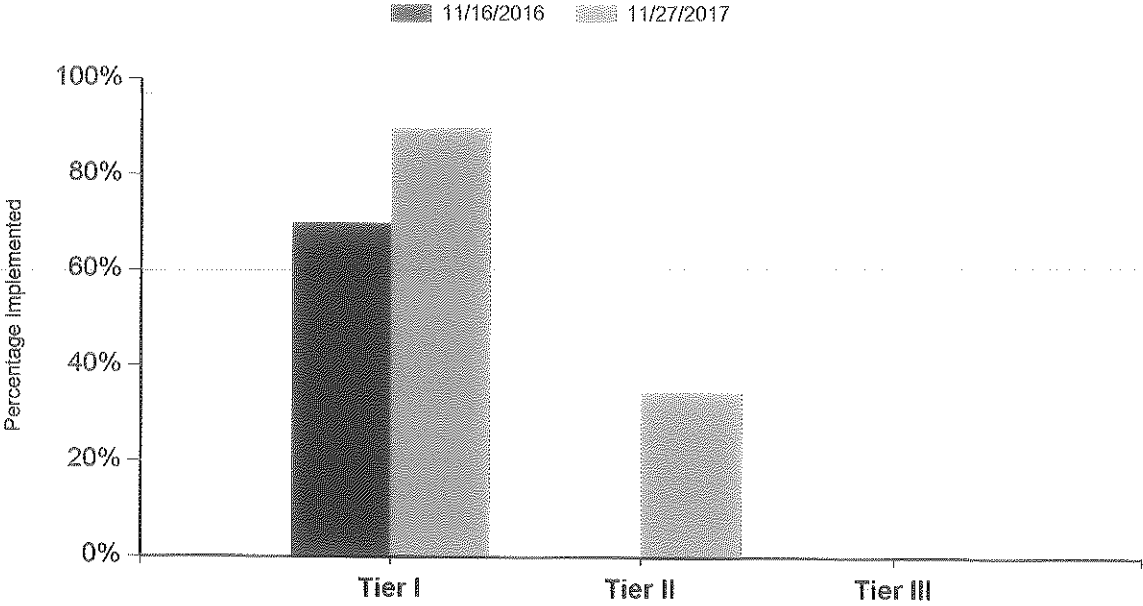

Beechgrove Elementary School
 Independence, Kentucky

School-Wide PBIS (SWPBIS) Tiered Fidelity Inventory
Beechgrove Elementary School
 11/16/2016 - 11/27/2017

Date Completed	Tier I	Tier II	Tier III
11/16/2016	70%	0%	0%
11/27/2017	90%	35%	0%